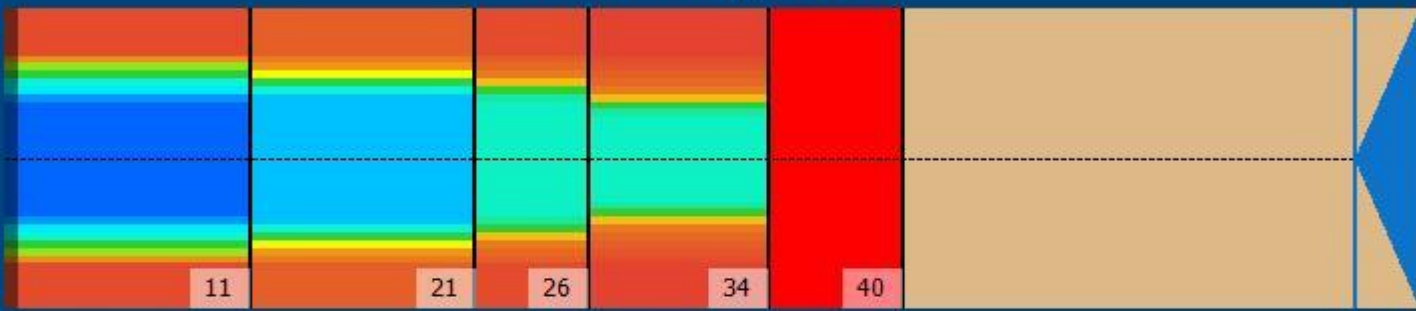

PINFANS 40V

Conditioner:
Cleaner:

Zone Configuration

Cleaner Transition

Mode: Clean and Condition
Speed: Quick Clean
Start Cleaner Spray: 0 Feet
Start Squeegee: 0 Feet
Start Conditioning: 6 Inches
Split Pattern: No

Zone 1	Avg	Ratio	Zone 2	Avg	Ratio
Left	7.4	12.2 : 1	Left	8.6	9.4 : 1
Right	7.4	12.2 : 1	Right	8.6	9.4 : 1
Center	90.0		Center	81.0	
Zone 3	Avg	Ratio	Zone 4	Avg	Ratio
Left	6.4	10.6 : 1	Left	5.2	13.1 : 1
Right	6.4	10.6 : 1	Right	5.2	13.1 : 1
Center	68.0		Center	68.0	
Zone 5	Avg	Ratio			
Left	1.0	1.0 : 1			
Right	1.0	1.0 : 1			
Center	1.0				