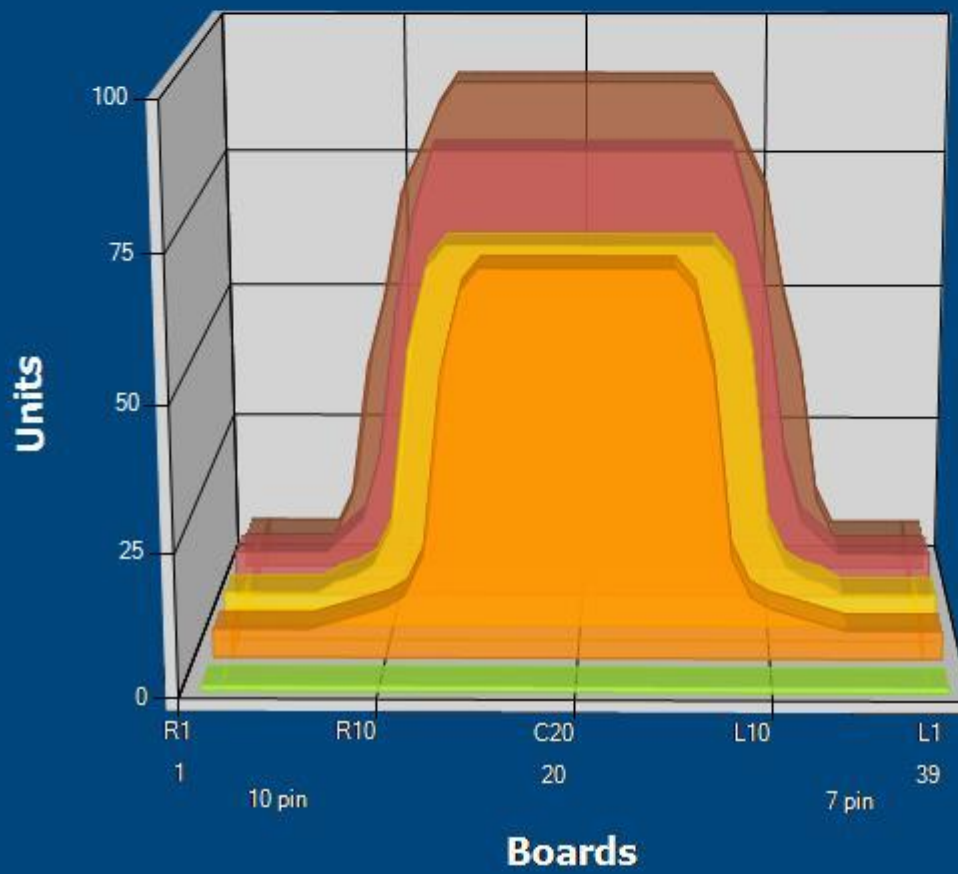

PINFANS 40V

Conditioner:
Cleaner:

Zone Configuration

Cleaner Transition

Mode: Clean and Condition
Speed: Quick Clean
Start Cleaner Spray: 0 Feet
Start Squeegee: 0 Feet
Start Conditioning: 6 Inches
Split Pattern: No

Zone 1	Avg	Ratio	Zone 2	Avg	Ratio
Left	7.4	12.2 : 1	Left	8.6	9.4 : 1
Right	7.4	12.2 : 1	Right	8.6	9.4 : 1
Center	90.0		Center	81.0	
Zone 3	Avg	Ratio	Zone 4	Avg	Ratio
Left	6.4	10.6 : 1	Left	5.2	13.1 : 1
Right	6.4	10.6 : 1	Right	5.2	13.1 : 1
Center	68.0		Center	68.0	
Zone 5	Avg	Ratio			
Left	1.0	1.0 : 1			
Right	1.0	1.0 : 1			
Center	1.0				