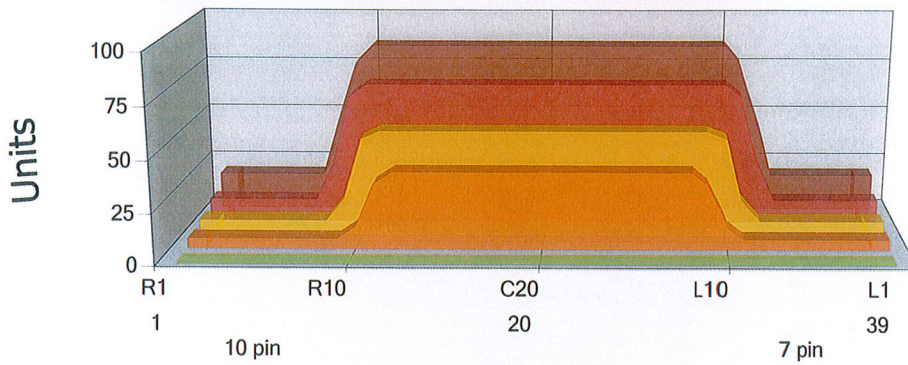

# ALKURY2021

Conditioner: Logic Cleaner: MAX10  
 Pattern Distance: 410 Cleaner Distance: 510  
 Volume: 22.26

## Zone Configuration

- Zone 1
- Zone 2
- Zone 3
- Zone 4
- Zone 5

## Boards

Zone 1	Avg	Ratio	Zone 2	Avg	Ratio	Zone 3	Avg	Ratio	Zone 4	Avg	Ratio
Left	18.00	4.72 : 1	Left	11.00	6.36 : 1	Left	7.00	7.43 : 1	Left	5.00	7.60 : 1
Right	18.00	4.72 : 1	Right	11.00	6.36 : 1	Right	7.00	7.43 : 1	Right	5.00	7.60 : 1
Center	85.00		Center	70.00		Center	52.00		Center	38.00	

Zone 5	Avg	Ratio
Left	0.00	1.00 : 1
Right	0.00	1.00 : 1
Center	0.00	