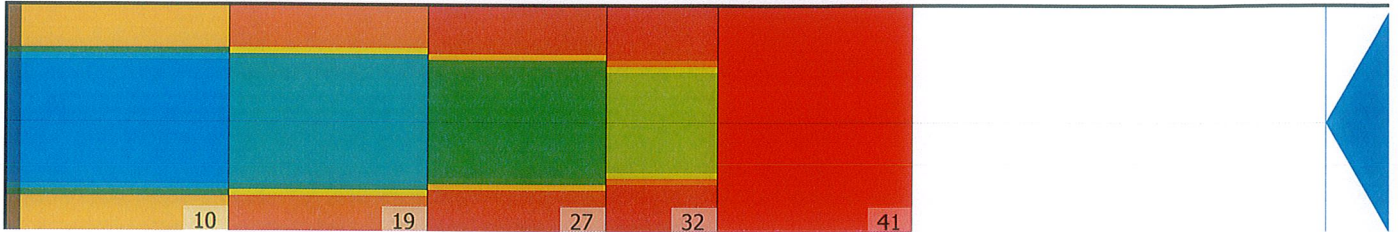

# ALKURY2021

Conditioner: Logic Cleaner: MAX10  
 Pattern Distance: 410 Cleaner Distance: 510  
 Volume: 22.26

## Zone Configuration

- Zone 1
- Zone 2
- Zone 3
- Zone 4
- Zone 5

## Boards

Zone 1	Avg	Ratio	Zone 2	Avg	Ratio	Zone 3	Avg	Ratio	Zone 4	Avg	Ratio
Left	18.00	4.72 : 1	Left	11.00	6.36 : 1	Left	7.00	7.43 : 1	Left	5.00	7.60 : 1
Right	18.00	4.72 : 1	Right	11.00	6.36 : 1	Right	7.00	7.43 : 1	Right	5.00	7.60 : 1
Center	85.00		Center	70.00		Center	52.00		Center	38.00	